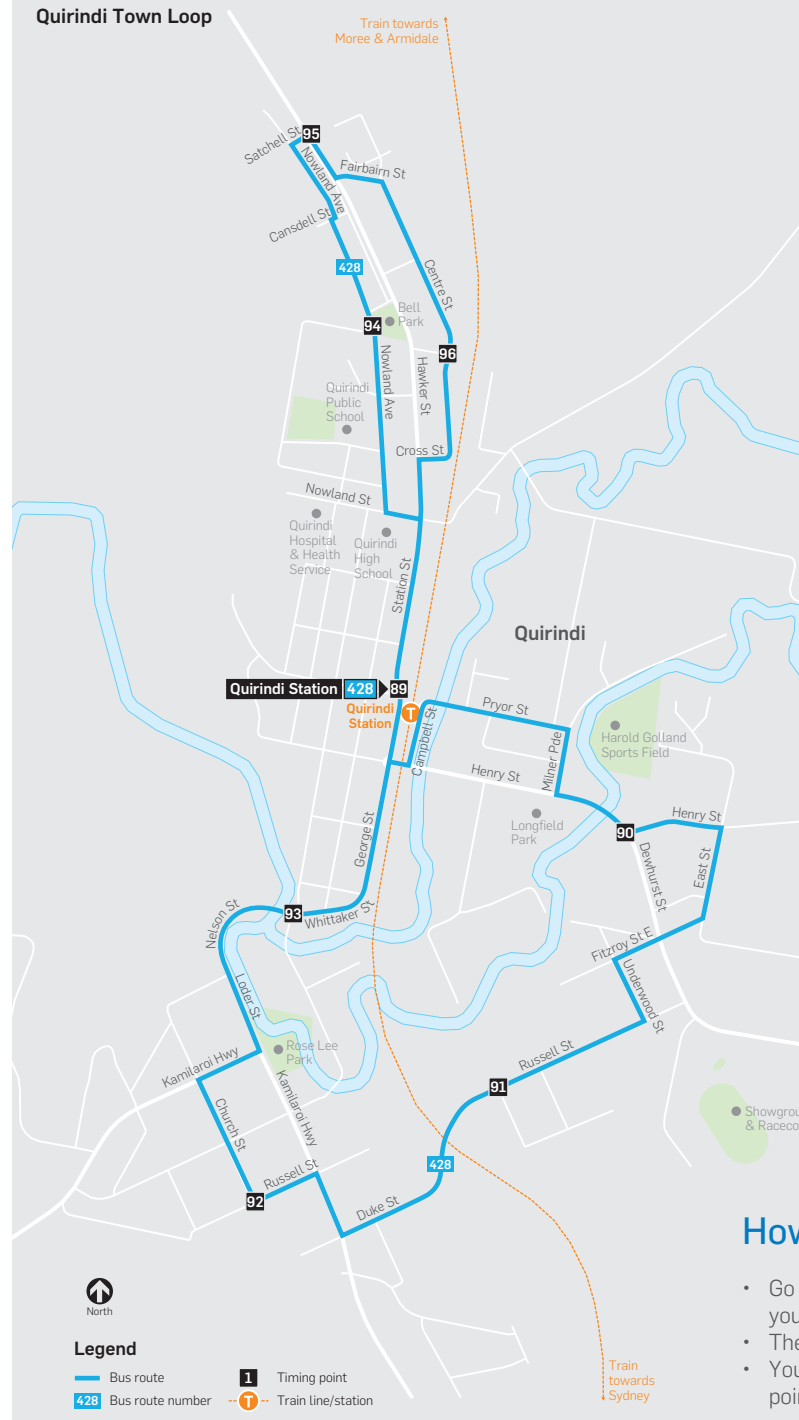

Tamworth Rural Bus Guide

Your comprehensive guide to bus services operating in Tamworth linking:

- > Currabubula, Werris Creek & Quirindi
- > Kootingal, Moonbi & Bendemeer
- > Attunga & Manilla

For more information visit www.tamworthbuslines.com.au, email info@tamworthbuslines.com.au or call (02) 6762 3999

See other side for timetables →

Version 2
23 November 2020
TG20493

How to use this timetable

- Go to the route map in this timetable and find the two timing points your bus stop is located between.
- Then find these two timing points on the timetable.
- Your bus is scheduled to arrive between the times shown for these points. Please arrive at your bus stop before your bus is scheduled.