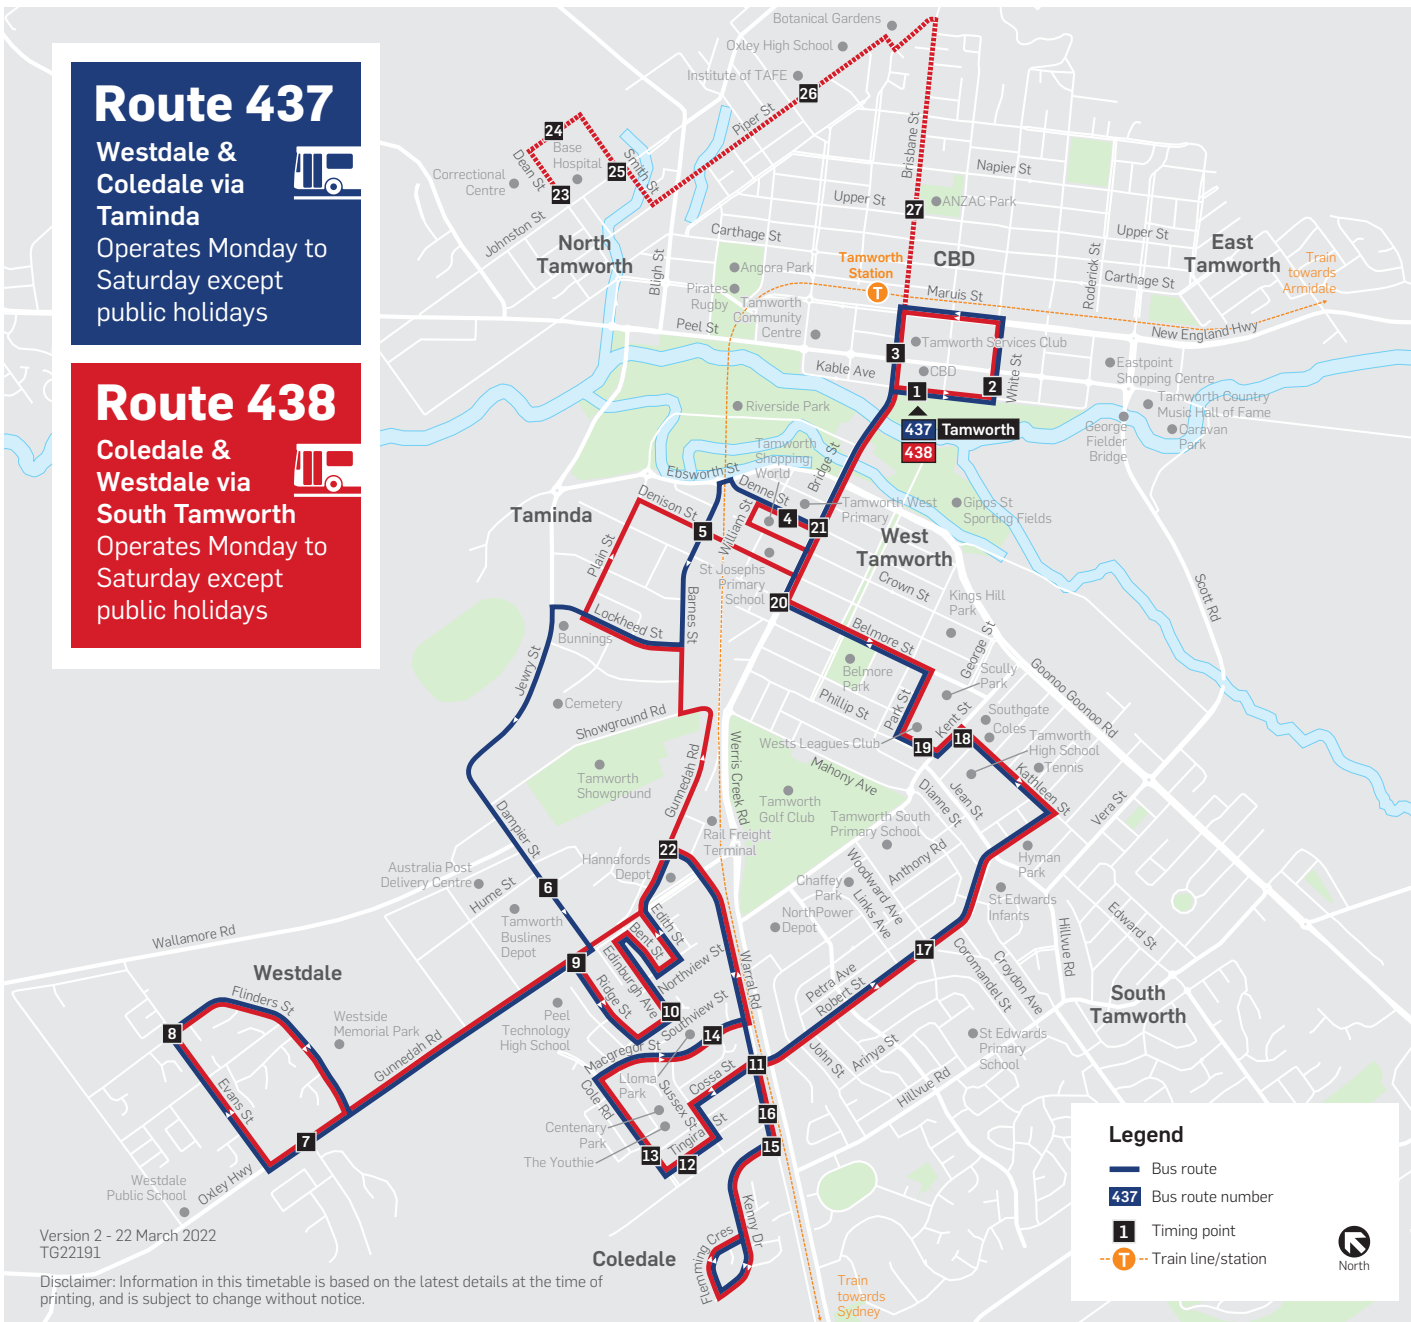

Route 437

Westdale & Coledale via Taminda

Operates Monday to Saturday except public holidays

Route 438

Coledale & Westdale via South Tamworth

Operates Monday to Saturday except public holidays

Tamworth Bus Timetable

Route

437

438

Tamworth - Westdale - Coledale - Taminda

Effective 22 March 2022

Version 2 - 22 March 2022
TG22191

Disclaimer: Information in this timetable is based on the latest details at the time of printing, and is subject to change without notice.

Proudly moving Tamworth for over 50 years

(02) 6762 4984

Tamworth Rural Bus Guide

Your comprehensive guide to bus services operating in Tamworth linking:

- > Currabubula, Werris Creek & Quirindi
- > Kootingal, Moonbi & Bendemeer
- > Attunga & Manilla

- Go to the route map in this timetable and find the two timing points your bus stop is located between.
- Then find these two timing points on the timetable.
- Your bus is scheduled to arrive between the times shown for these points. Please arrive at your bus stop before your bus is scheduled.