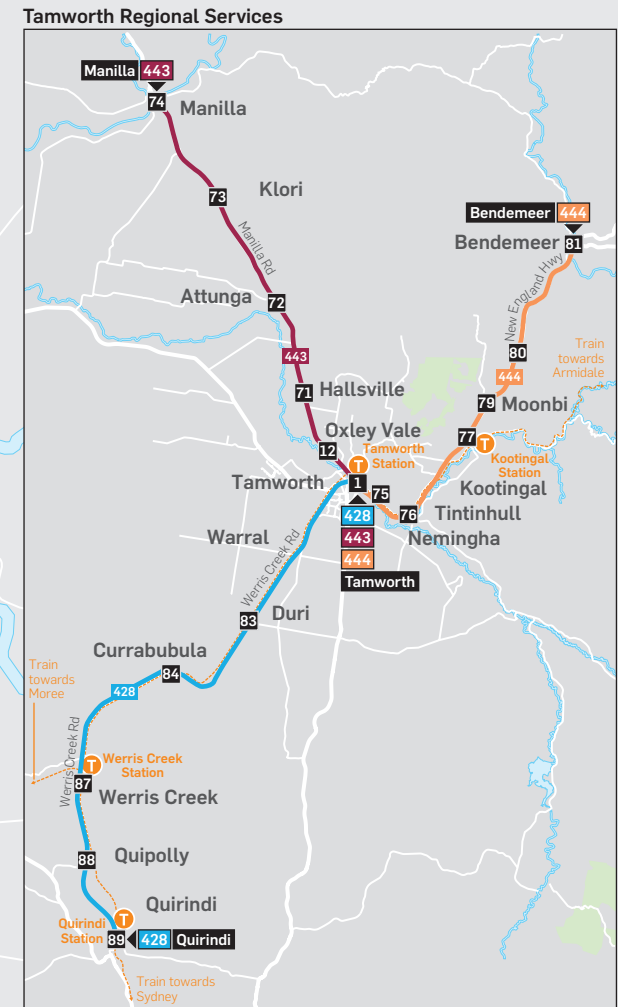

Tamworth Rural Bus Guide

Your comprehensive guide to bus services operating in Tamworth linking:

- > Currabubula, Werris Creek & Quirindi
- > Kootingal, Moonbi & Bendemeer
- > Attunga & Manilla

For more information visit www.tamworthbuslines.com.au, email info@tamworthbuslines.com.au or call (02) 6762 3999

See other side for timetables →

Version 2
23 November 2020
TG20493

How to use this timetable

- Go to the route map in this timetable and find the two timing points your bus stop is located between.
- Then find these two timing points on the timetable.
- Your bus is scheduled to arrive between the times shown for these points. Please arrive at your bus stop before your bus is scheduled.